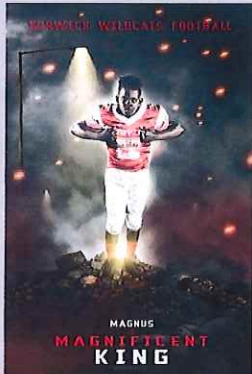

ROOFTOP

300

ROOFTOP

VINTAGE 1

VINTAGE2

VINTAGE3

FOOTBALL

SMOKE