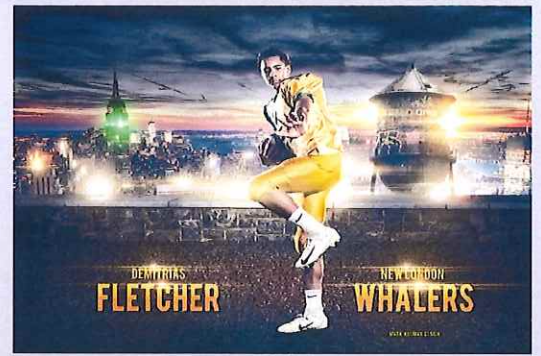

ROOFTOP

300

ROOFTOP

VINTAGE 1

VINTAGE2

VINTAGE3

FOOTBALL

SMOKE